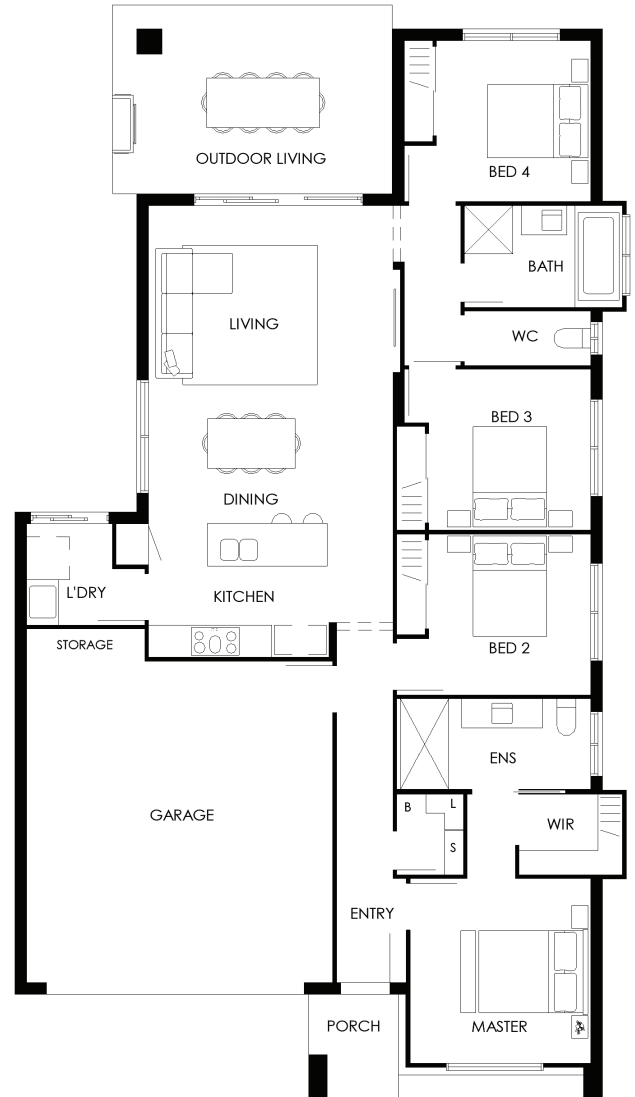

# Southcote 21 - 4 Bed Option

## Details

Living	3.2 x 4.6
Dining	2.7 x 4.6
Outdoor Living	3.5 x 5.2
Garage	6.0 x 5.7
Master	3.4 x 3.4
Bed 2	3.0 x 3.0
Bed 3	3.0 x 3.0
Bed 4	3.0 x 2.9

Width	11.4 m
Length	20 m
Total	191 m <sup>2</sup>
Internal	169.4 m <sup>2</sup>
External	21.6 m <sup>2</sup>

Suitable Lot Width	12.5 m
--------------------	--------

**creationhomes**