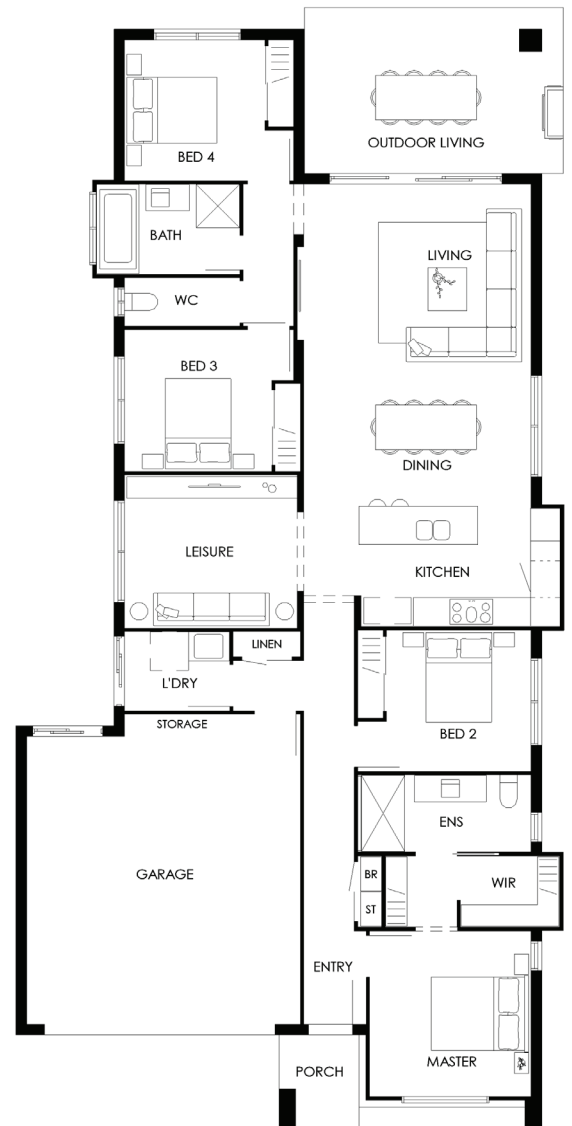

Southcote 23 RF

Details

Leisure	3.2 x 3.6
Living	3.7 x 4.7
Dining	3.0 x 4.7
Outdoor Living	3.5 x 5.4
Garage	6.0 x 5.7
Master	3.5 x 3.4
Bed 2	3.0 x 3.0
Bed 3	2.9 x 3.1
Bed 4	2.9 x 2.9

Width	11.4 m
Length	22.9 m
Total	215.1 m ²
Internal	193.2 m ²
External	21.9 m ²

Suitable Lot Width	12.5 m
--------------------	--------

creationhomes

Refer to the website for the selection of facade options available. Images are indicative only and may include non-standard items. Please note this work is for marketing purposes only and should only be used as a guide. Floorplans are not to scale and reflect a standard facade. Finishes, inclusions and furnishings are for illustrative purposes only.